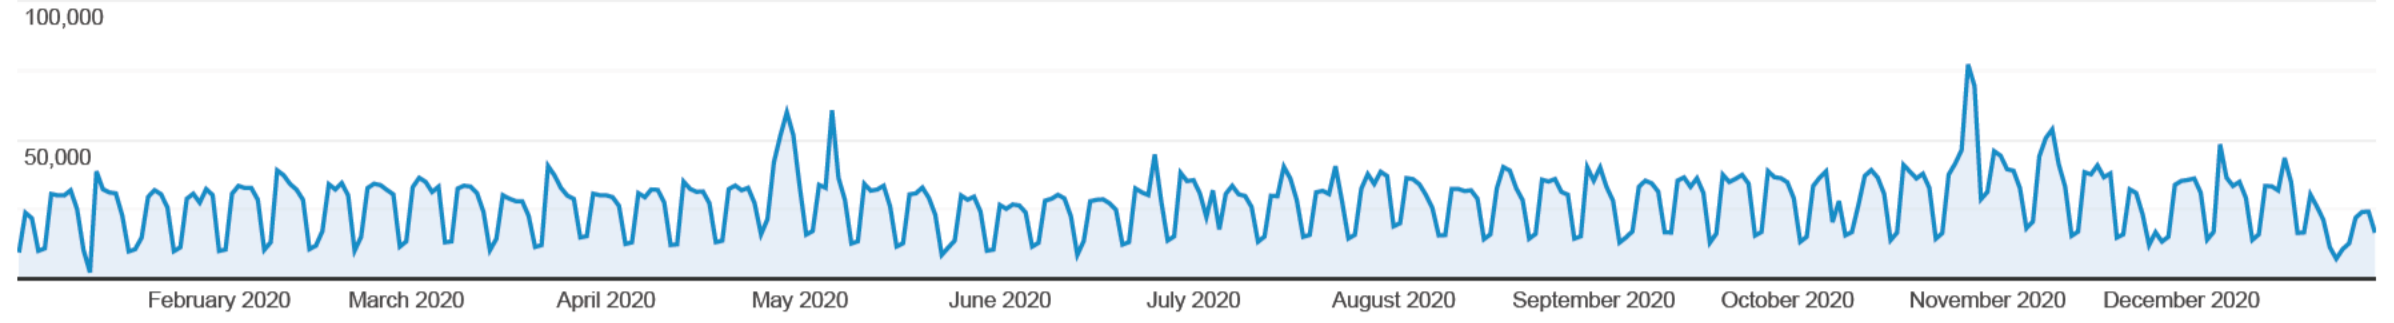

Overview

Jan 1, 2019 - Dec 31, 2019

AI Users
100.00% Pageviews

Overview

Pageviews
8,651,470

Unique Pageviews
6,864,326

Avg. Time on Page
00:02:21

Bounce Rate
56.01%

% Exit
57.65%

Page	Pageviews	% Pageviews
1 /	797,129	9.21%
2 /shutdown	328,573	3.80%
3 /doitalent	211,661	2.45%
4 /pressreleases/what-expect-this-years-annual-fourth-july-celebration	171,301	1.98%
5 /employees	170,159	1.97%
6 /ibc/resources/payroll-calendars	166,930	1.93%
7 /tribes/trace-ancestry	129,832	1.50%
8 /elips/browse	74,952	0.87%
9 /video/remembering-pearl-harbor	74,738	0.86%
10 /tribes/enrollment	74,010	0.86%

Overview

Jan 1, 2020 - Dec 31, 2020

AI Users
100.00% Pageviews

Overview

Pageviews

Pageviews
9,968,718

Unique Pageviews
8,058,112

Avg. Time on Page
00:02:19