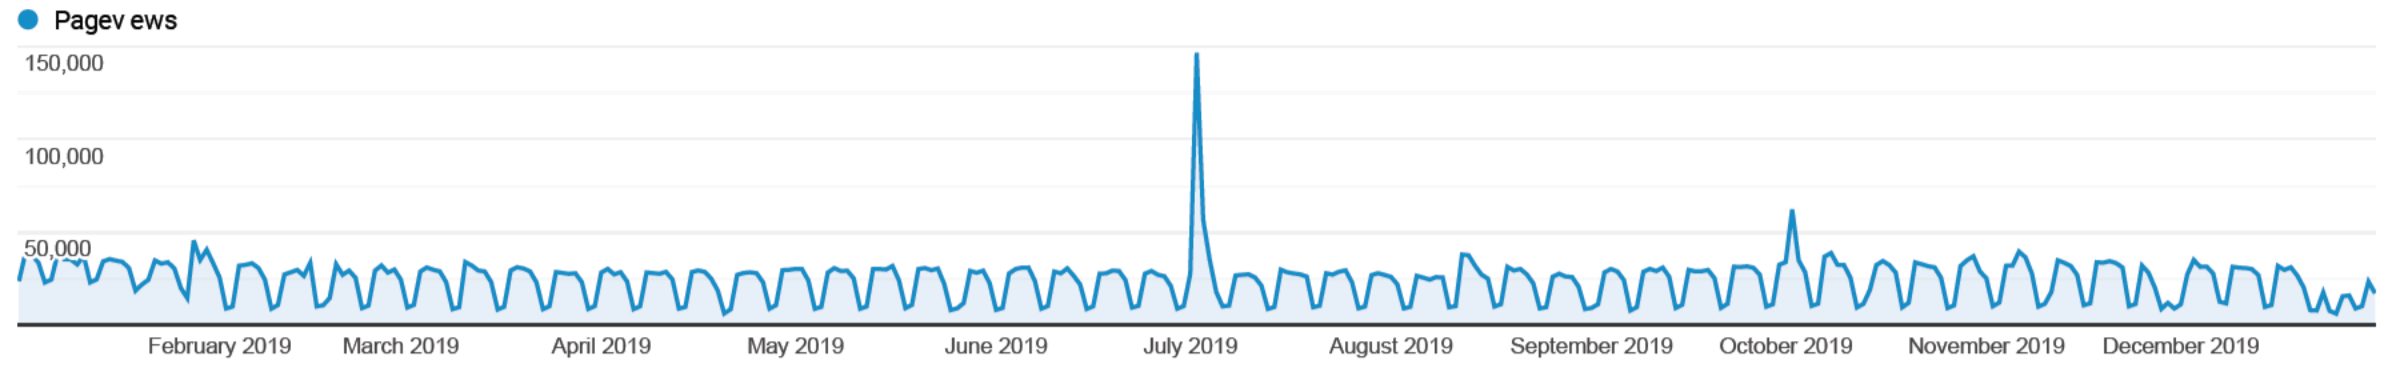

Overview

Jan 1, 2019 - Dec 31, 2019

AI Users
100.00% Pageviews

Overview

Pageviews
8,651,470

Unique Pageviews
6,864,326

Avg. Time on Page
00:02:21

Bounce Rate
56.01%

Overview

Jan 1, 2020 - Dec 31, 2020

AI Users
100.00% Pageviews

Overview

Pageviews

Pageviews
9,968,718

Unique Pageviews
8,058,112

Avg. Time on Page
00:02:19